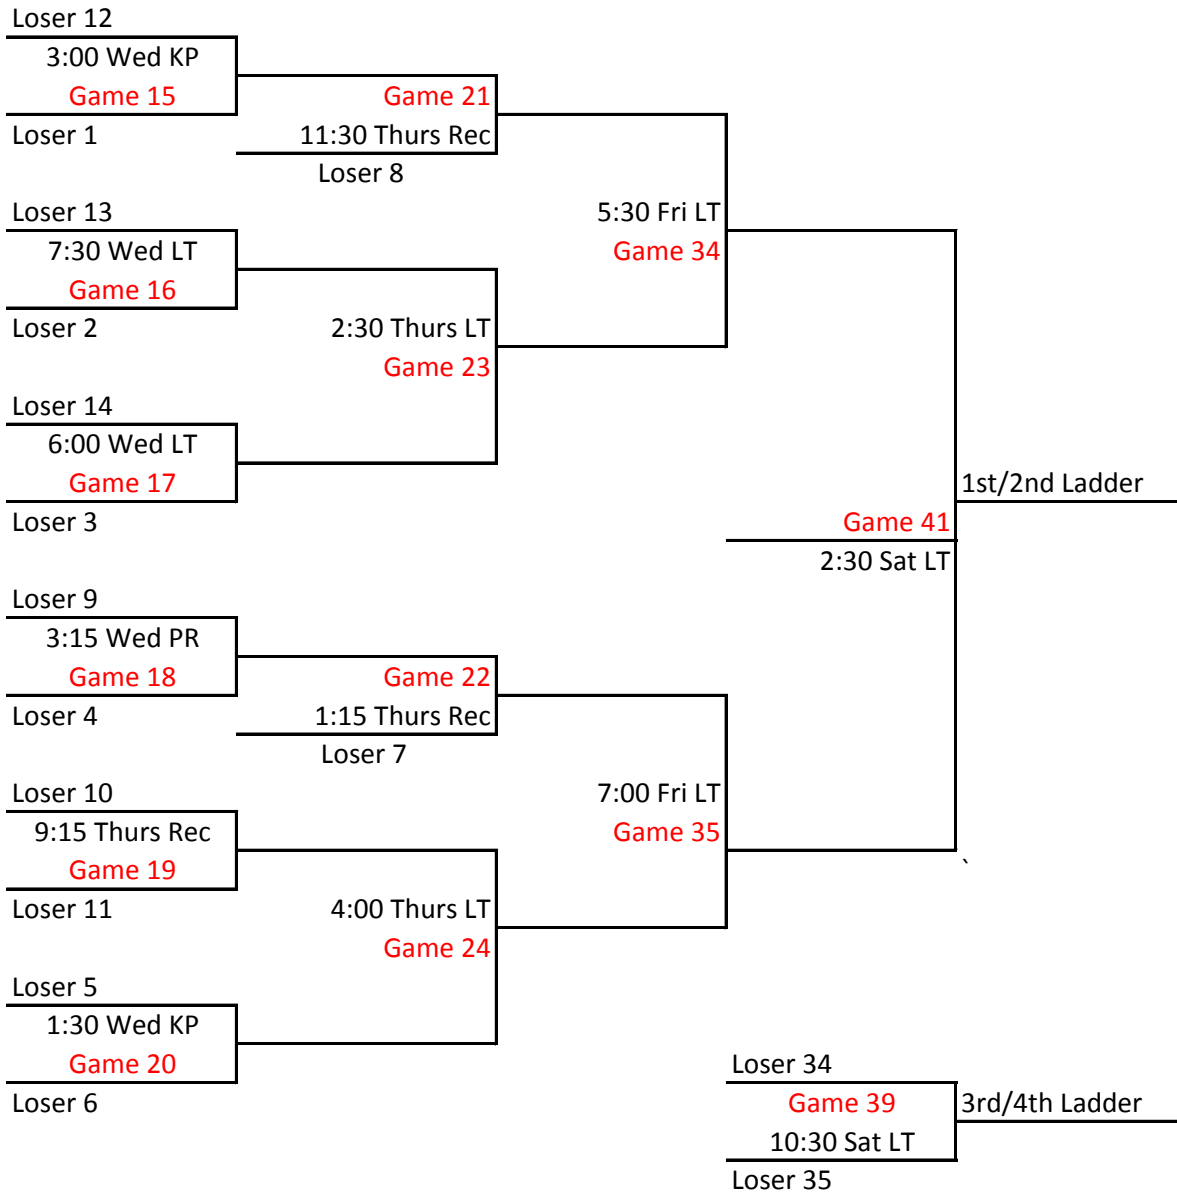

Ladder Draw

	Toilet Bowl		
Game 29	11:30 Fri Rec	L15 vs L16	
Game 30	1:15 Fri Rec Court 1	L17 vs L18	
Game 37	8:00 Sat LT	L19 vs L20	Running time
Game 38	9:00 Sat LT	L21 vs L22	Running time